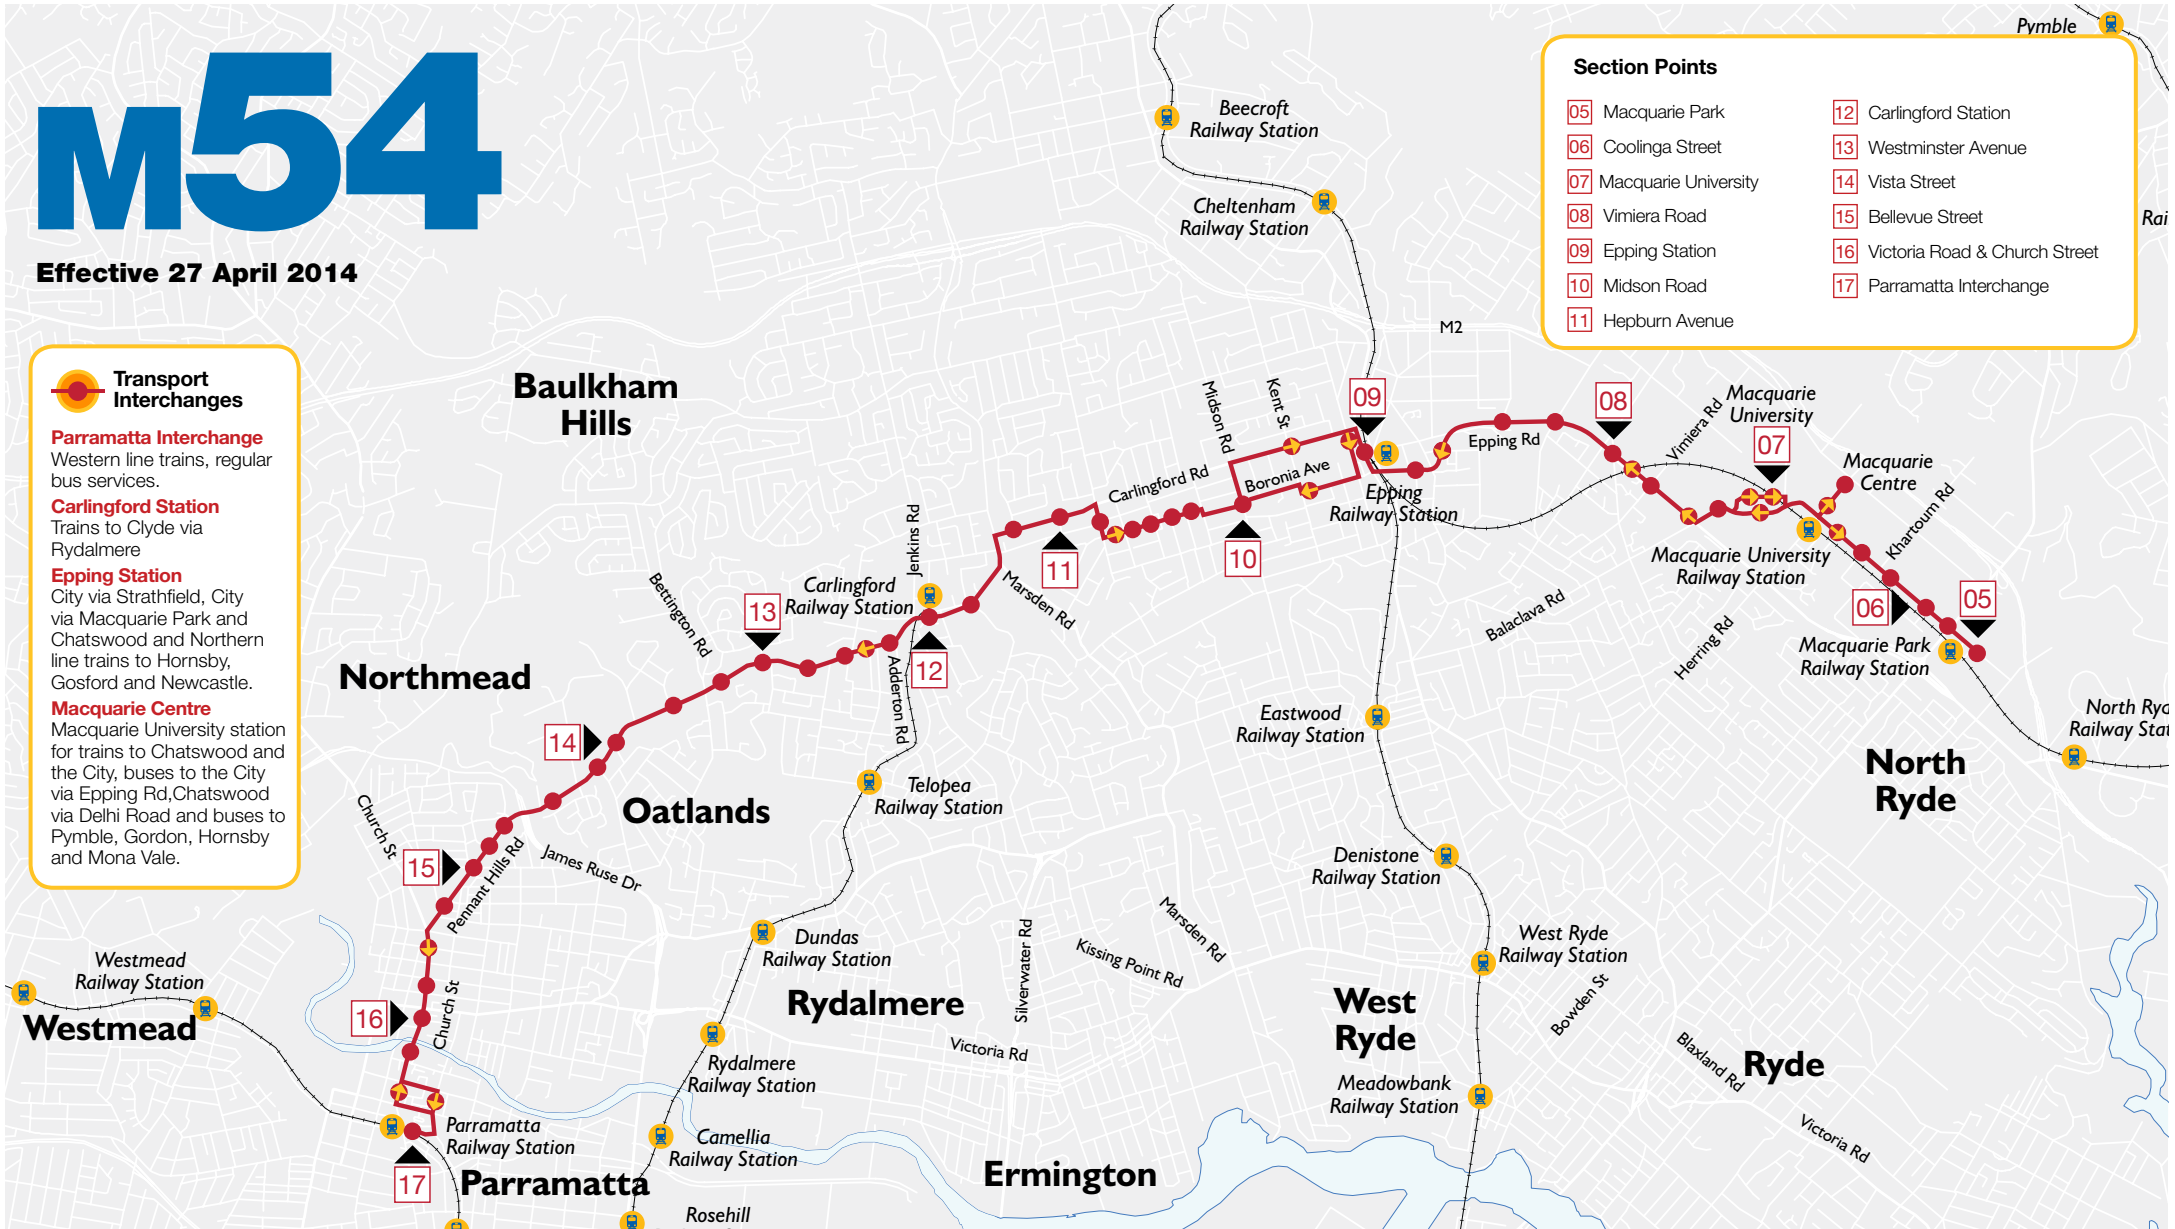

M54

Effective 27 April 2014

Transport Interchanges

- Parramatta Interchange**
Western line trains, regular bus services.
- Carlingford Station**
Trains to Clyde via Rydalmere
- Epping Station**
City via Strathfield, City via Macquarie Park and Chatswood and Northern line trains to Hornsby, Gosford and Newcastle.
- Macquarie Centre**
Macquarie University station for trains to Chatswood and the City, buses to the City via Epping Rd, Chatswood via Delhi Road and buses to Pymble, Gordon, Hornsby and Mona Vale.

Section Points

- | | |
|-------------------------|----------------------------------|
| 05 Macquarie Park | 12 Carlingford Station |
| 06 Coolinga Street | 13 Westminster Avenue |
| 07 Macquarie University | 14 Vista Street |
| 08 Vimiera Road | 15 Bellevue Street |
| 09 Epping Station | 16 Victoria Road & Church Street |
| 10 Midson Road | 17 Parramatta Interchange |
| 11 Hepburn Avenue | |

● Bus Stop: Both directions ◀ Bus Stop: One direction only ● Transport Interchange